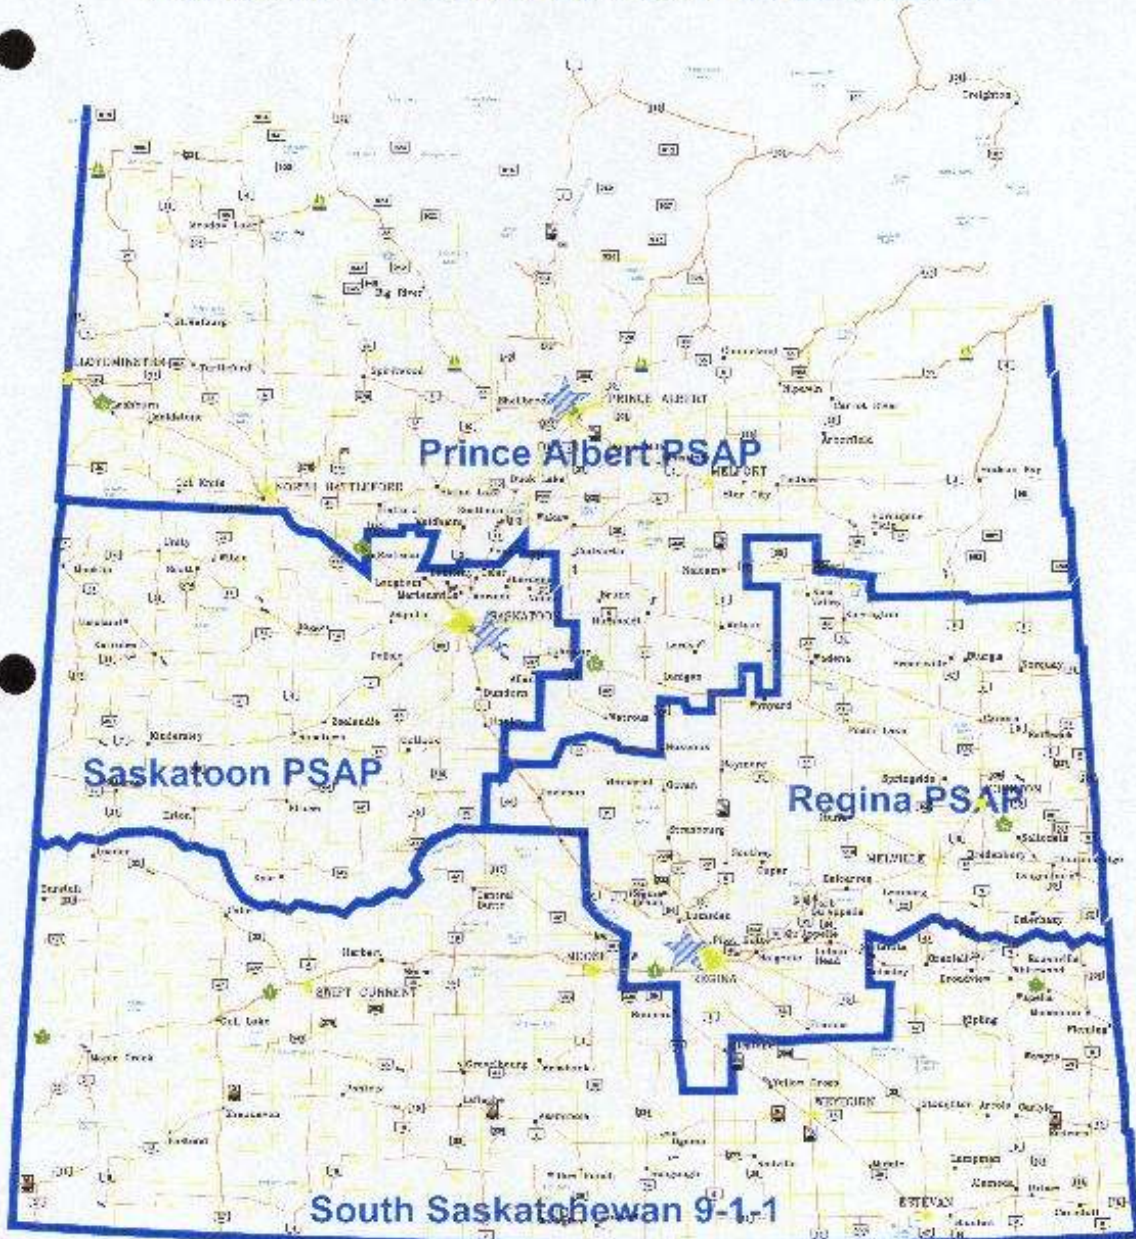

Saskatchewan E 9-1-1 Service Area Boundaries

PSAP Location (Please note PA 9-1-1 provides "Call - taking" to all of South Saskatchewan)

PSAP --- Public Safety Answering Point

E 9-1-1 --- Enhanced 9-1-1